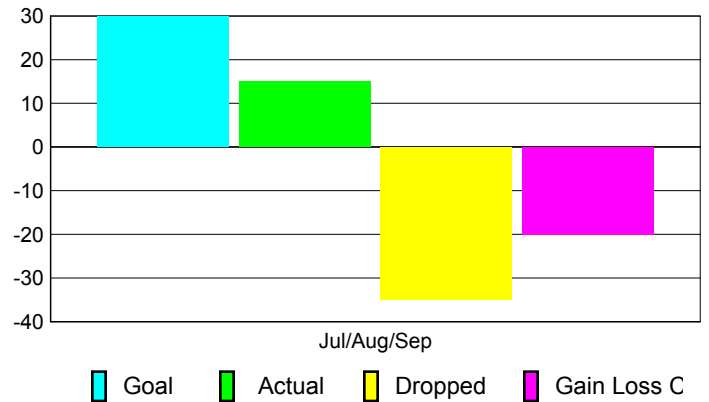

Club Results 2010-2011

Goal, New, Dropped, Gain/Loss

MEMBERSHIP

Membership Results
2010-2011

Membership
2009-2010

Month	Net Memb Goal	Actual New Memb	Actual Dropped Memb	Gain/Loss of Memb	Gain/Loss of Memb
Jul/Aug/Sep	30	15	-35	-20	16
Totals	30	15	-35	-20	16

Membership Results 2010-2011

Goal, New, Dropped, Gain/Loss

Comparison of Club Gain/Loss

Current Year Compared to the Previous Year

Comparison of Membership Gain/Loss

Current Year Compared to the Previous Year